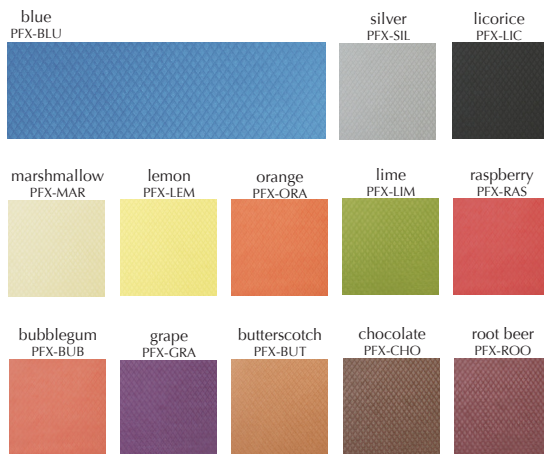

PRISMA FAUX LEATHER

BOODLE BOOKS

Prisma Faux Leather is rich in color with a contemporary diamond-patterned texture and subtle shimmer. Stain resistant and washable. Your logo can be heat burnished/debossed, foil debossed, or screen printed.

Orange Prisma
PEX-ORA

PRICING

Prices are per book, nonpadded with square corners, using colors shown at left for cover material. Includes Summit Leatherette inside lining (p. 2). See below for logo decoration and options.